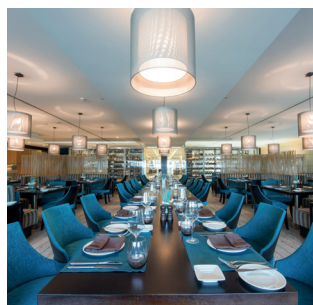

BARS & RESTAURANTS

Your experience at EPIC SANA Luanda will also be memorable at the dining table, with a broad range of high quality restaurants, bars/lounges:

Terrakota Restaurant - Angolan & International Cuisine