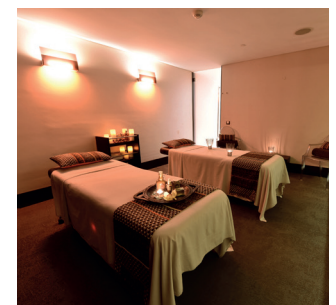

BEDROOM & SUITES

Rooms
131 Double | 88 Twin
16 Suites | 3 Presidential Suites

Residence
50 Apartments

Services / Amenities
Bathroom: Rain Shower - Dornbracht | Hair dryer and Magnifying Mirror | Ice Machine | Movies On-Demand | 24h room service | Daily housekeeping service | Laundry | Butler Service (upon request) | Wi-Fi/Cable Internet | Safe for Laptop | Telephone | Air Conditioning

The Congress Centre stands out owing to its nobility, cutting-edge technology and high-quality service. Several interior and exterior areas are combined in a total area of 2 500 sqm.

Ballrooms: Multipurpose halls of a flexible size and layout, which enable the hosting of broad-ranging events:

Origami | Kimera | Switch Supper Club: These venues can be hired for private events.

SAYANNA WELLNESS & SPA

With 2.000 sqm, the SAYANNA Wellness & SPA is equipped with seven treatment rooms, sauna, Turkish bath, Jacuzzi and hydrotherapy swimming pool.